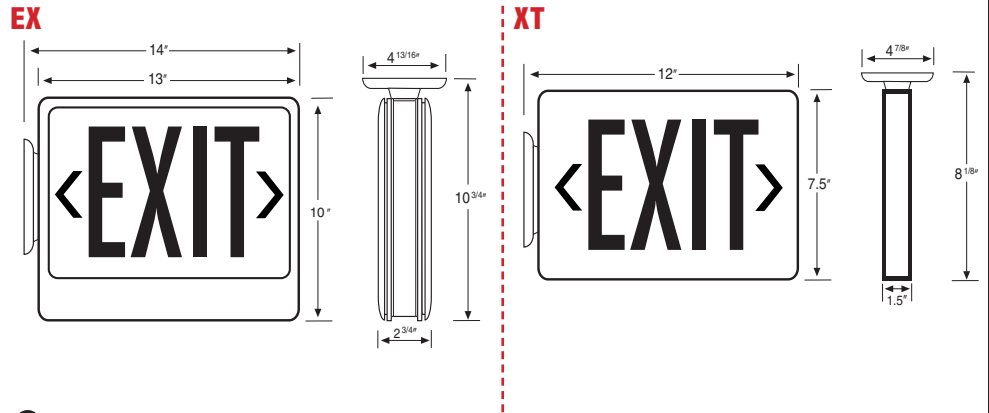

## FEATURES

AC-only or self-powered models

Universal 120/277 VAC operation on EX model

Universal canopy included

130 Volt longlife exit sign lamps

Universal K/O chevrons

**EX**  
Sealed lead acid battery

Operates on 2x5.4W lamps in emergency mode

## DIMENSIONS