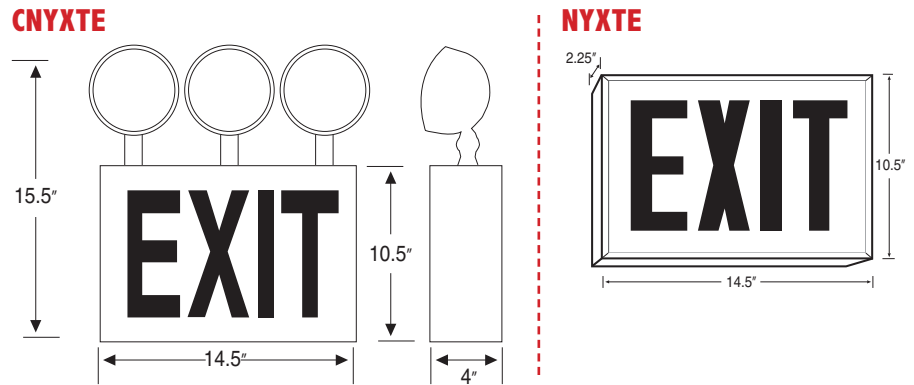

exit LIGHTING

City of New York approved LED exit signs are efficient and easy to install. Available in battery backup and AC only models. Units are also available with emergency lighting heads for combination exit/emergency lighting capability.

NYXTE & CNYXTE

FEATURES

- Universal 120/277 VAC transformer
- AC only or self-powered models
- Universal K/O chevrons
- Long life energy-saving LED technology
- Rugged 20-gauge steel construction

DIMENSIONS

Ordering Information

Series	Number of faces	Letter Color	Housing Color	Operation	Number of heads*	Battery
NYXTE	1-Single Face	R -Red	W -White	Blank -AC only	(n/a)	Ni-Cad
	2-Double Face	G -Green	B -Black	EM -Battery Backup		
	3-Single/Double					
CNYXTE	1-Single Face	R -Red	W -White	Blank -AC only	0 -None 2 - Two Heads 3 - Three Heads	Sealed lead acid
	2-Double Face	G -Green	B -Black	EM -Battery Backup		
	3-Single/Double					