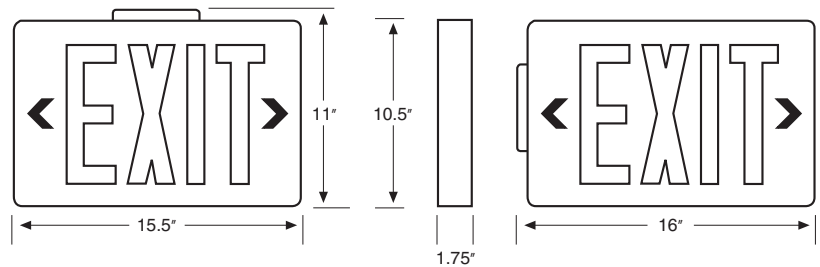

FEATURES

AC only or self-powered models

Universal 120/277 VAC operation on all exits

Long-life Ni-CAD battery

LED energy savings

Universal canopy included

Curved design

Spec grade

Universal K/O chevrons

DIMENSIONS

Optional self-diagnostic/self-test feature offers the ultimate in worry-free maintenance and reliability.

Ordering Information

Series	Number of faces	Letter Color	Housing Finish	Face Color	Operation
NYKXTEU	1-Single Face	R -Red	A -Brushed Aluminum	A -Brushed Aluminum	Blank -AC only
	2-Double Face	G -Green	B -Black	B -Black	EM -Battery Backup
			W -White	W -White	EMSDT -Battery Backup with Self-Diagnostic feature