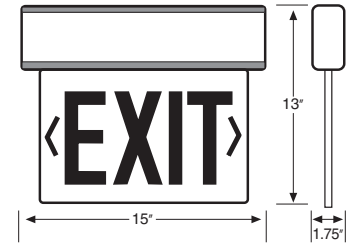

exit LIGHTING

City of New York approved

For surface-mount units, Tri-mount canopy provides top, end or back mount convenience.

NYELXTE

Wall mount

Side mount

Ceiling mount

FEATURES

DIMENSIONS

Double face utilizes a mylar insert

Ordering Information

Series	Canopy	Number of faces	Panel Color	Housing Color	Operation	Example Catalog #
NYELXTE	U- (Universal mounting canopy included)	1 -Single Face 2 -Double Face (Universal)	RC -Red on clear GC -Green on clear	W -White B -Black A -Anodized Aluminum	Blank -AC only EM -Battery Backup	NYELXTEU1RCAEM