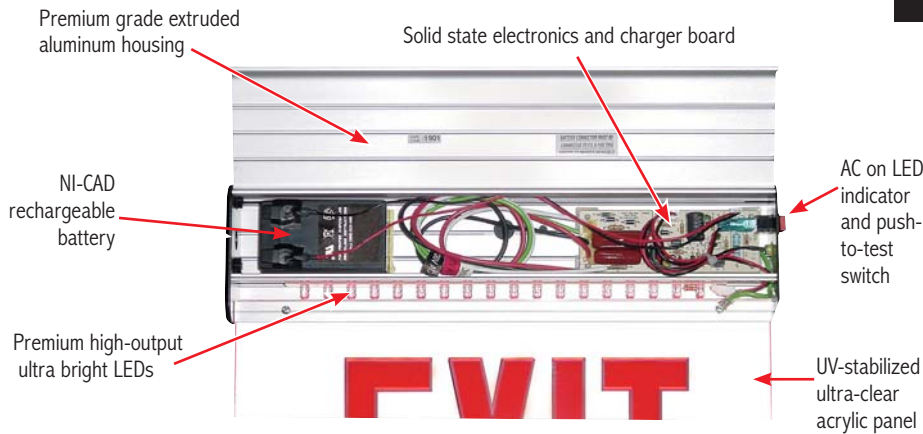

exit LIGHTING

City of New York approved

For surface-mount units, Tri-mount canopy provides top, end or back mount convenience.

NYELXTE

Wall mount

Side mount

Ceiling mount

FEATURES

DIMENSIONS

Double face utilizes a mylar insert

Ordering Information

Series	Canopy	Number of faces	Panel Color	Housing Color	Operation	Example Catalog #
NYELXTE	U- (Universal mounting canopy included)	1 -Single Face 2 -Double Face (Universal)	RC -Red on clear GC -Green on clear	W -White B -Black A -Anodized Aluminum	Blank -AC only EM -Battery Backup	NYELXTEU1RCAEM