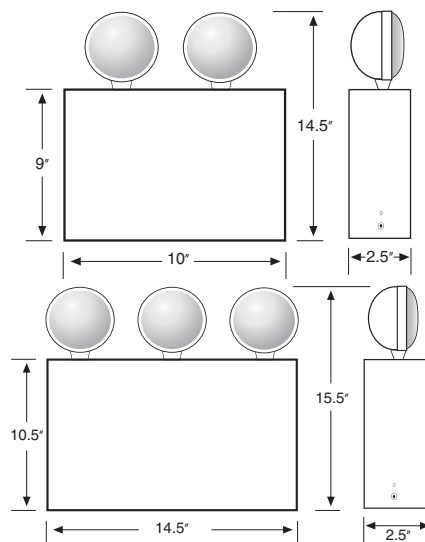

## FEATURES

**Heavy 20-gauge steel construction**

**120/277-Volt input standard**

**Powder-coated durable white finish**

**6-Volt, sealed lead acid, rechargeable, maintenance-free battery**

**PAR36-type lamp heads**

## DIMENSIONS

## Ordering Information

Catalog Model #	Voltage	No. of Heads	Capacity	Lamp Wattage	Options
NYDXR	6 - 6V	2	18 - 18W	9W	<b>50W unit is remote capable</b>
	6 - 6V	3	27 - 27W	9W	
	12 - 12V	3	50 - 50W	12W	

Example Model #: **NYDXR-6-3-27-9**