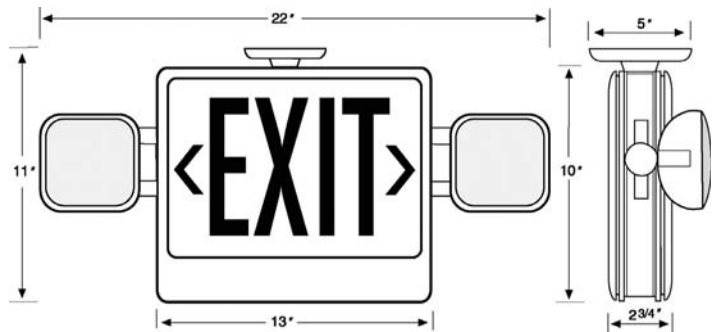

# exit LIGHTING

A combination exit and emergency incandescent lighting unit in one clean, low-profile modern design.

**CEX**

Salida signs also available—consult factory.

## FEATURES

- Completely self-contained
- Fully automatic operation
- Compact, low-profile design in neutral finish
- Universal mounting canopy for top installation
- Push-to-test switch
- 6-Volt premium grade, sealed lead acid battery
- Environmentally-coated, solid state charger
- Automatic, low-voltage disconnect (LVD)
- Universal transformer for 120 or 277 VAC operation
- Standard with two fully adjustable, glare-free lighting heads
- Injection-molded, V-0 flame retardant, high-impact thermoplastic housing
- Charge rate/power on LED indicator light
- 130-Volt, 7-watt, long life exit sign lamps

## DIMENSIONS